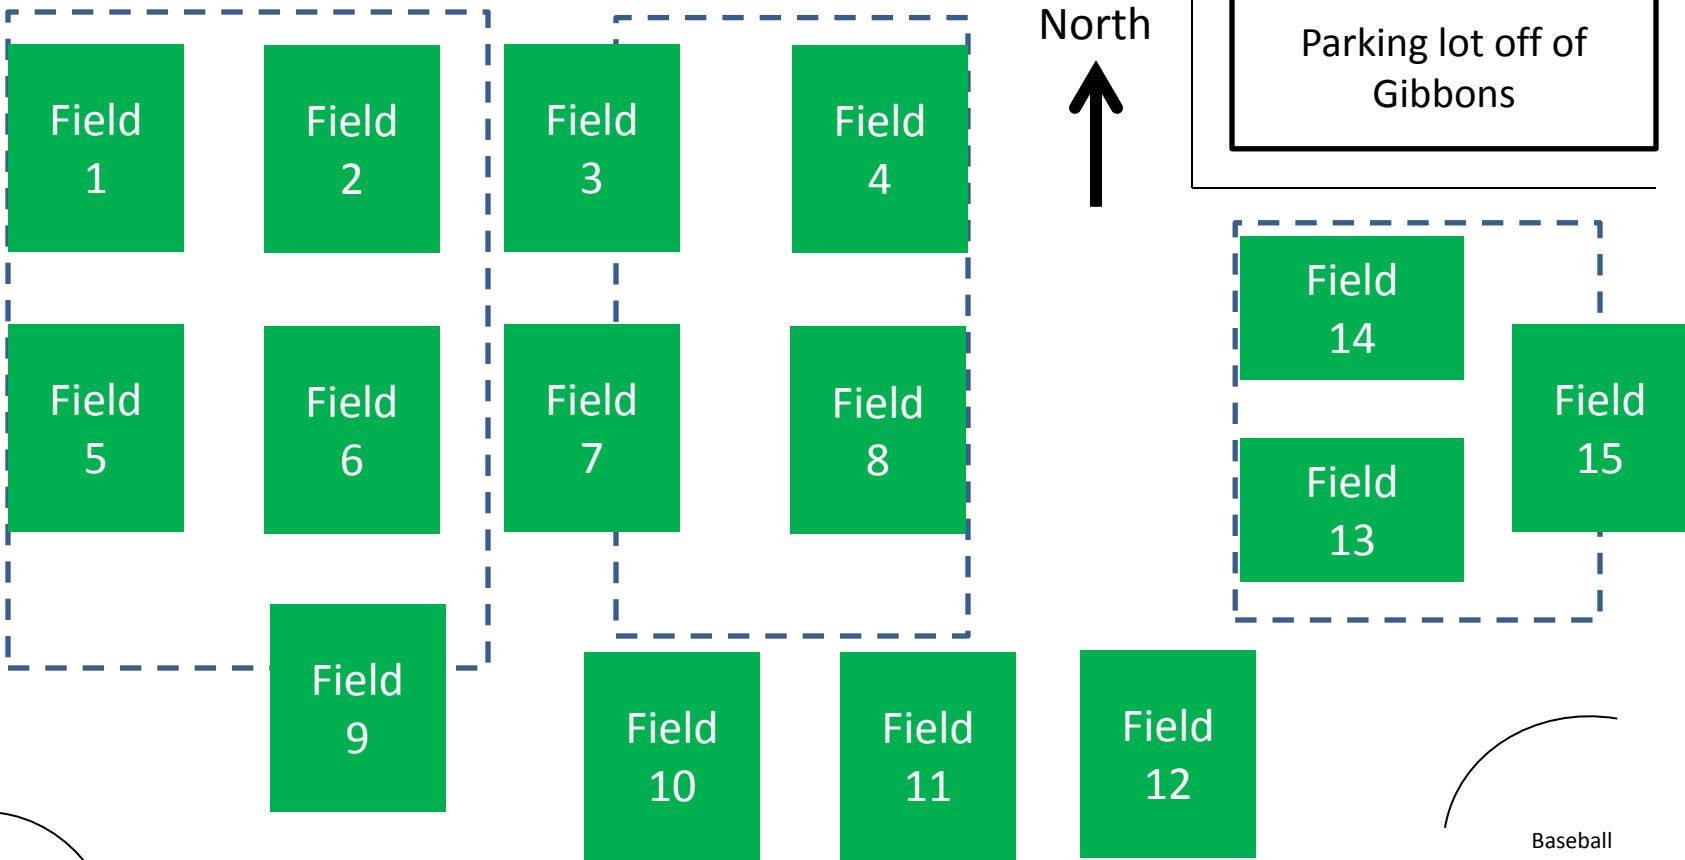

Gibbons Way

North

Parking lot off of Gibbons

Baseball Field

Baseball Field

Snack bar and restrooms

Skateboard park

La Sierra Community Center - 5325 Engle Road, Carmichael

Parking lot off of Engle

Engle Road